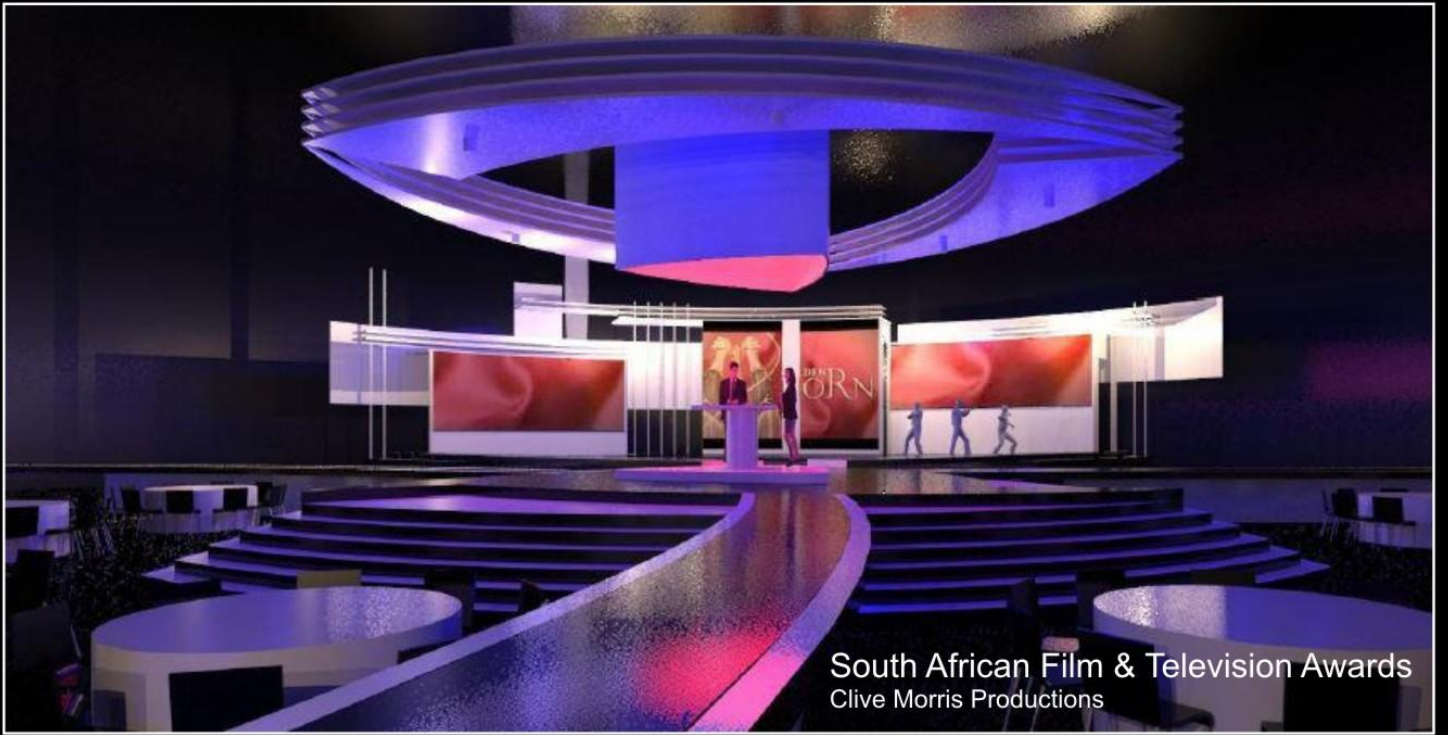

South African Film & Television Awards
Clive Morris Productions